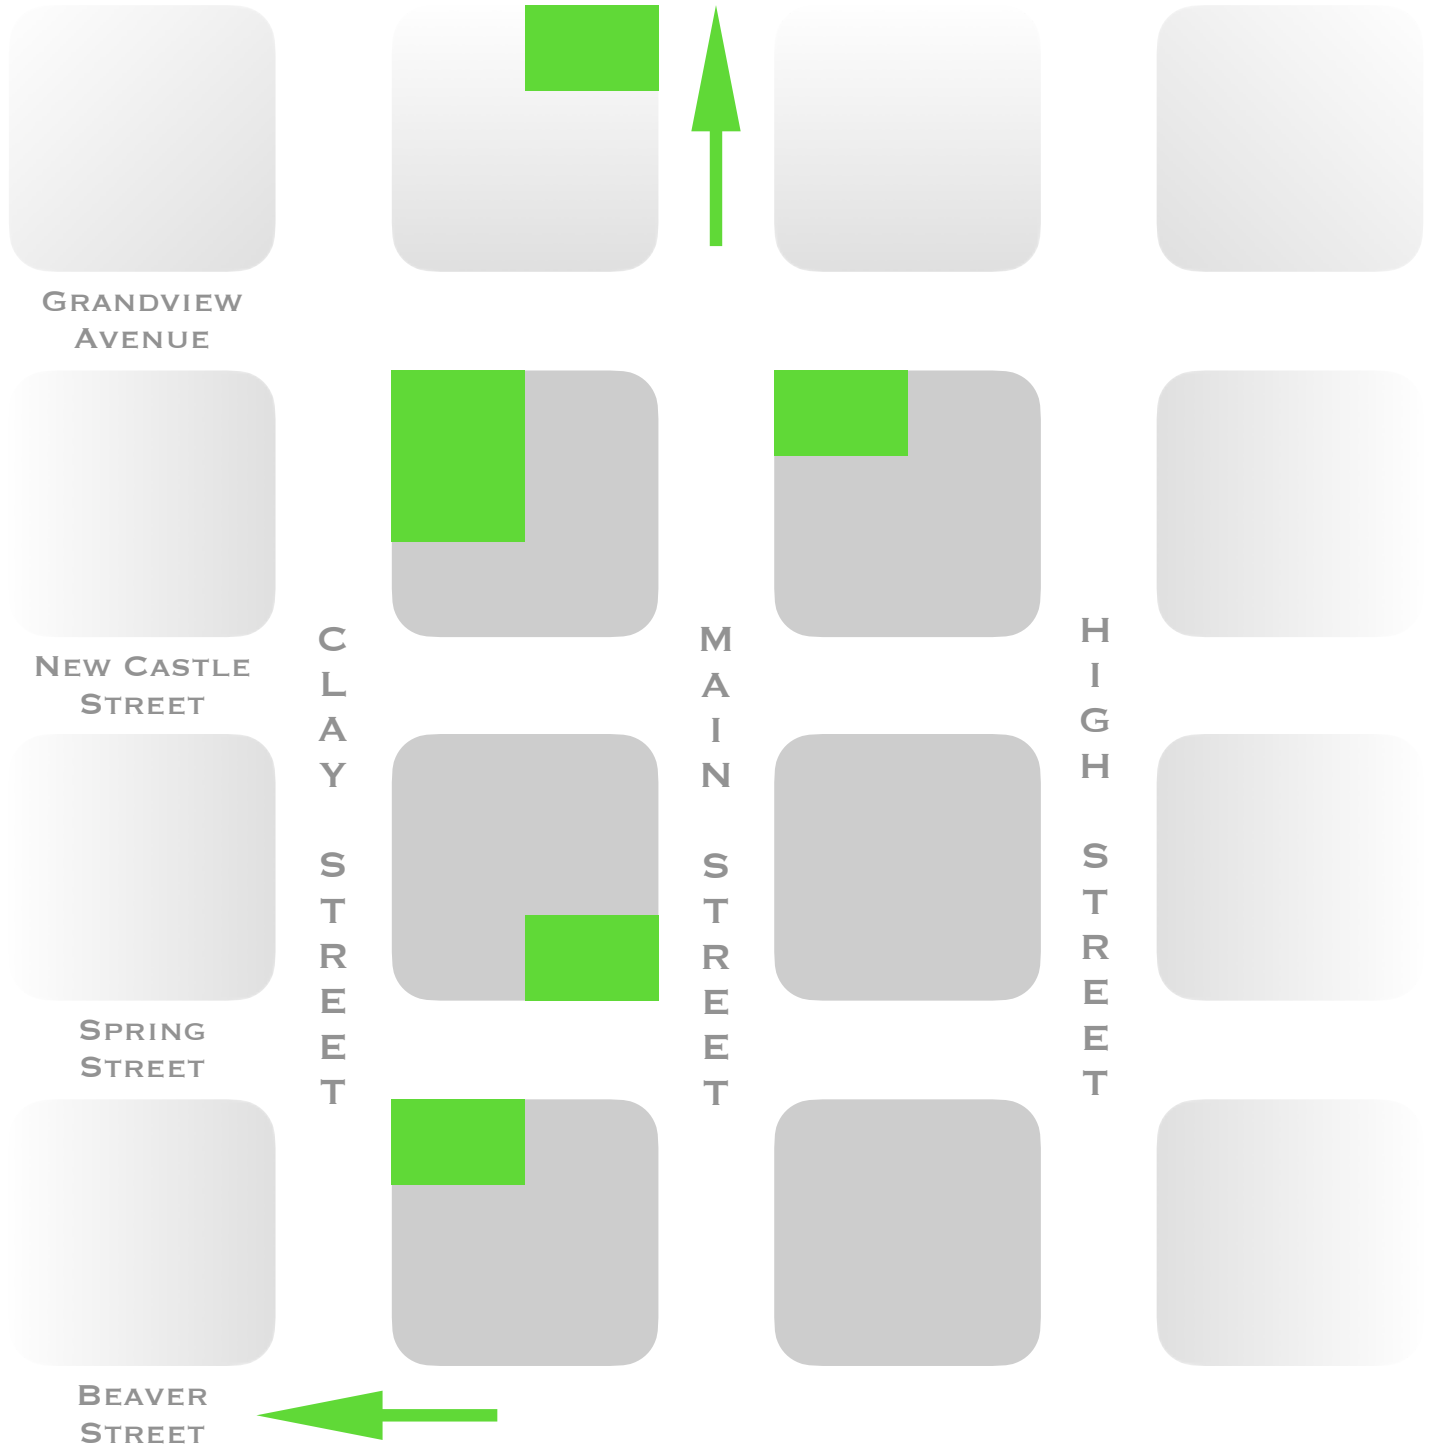

MIRACLE ON MAIN STREET PARKING MAP

- 1 - CREEKSIDE PLAZA (ACROSS BRIDGE ; SHUTTLE AVAILABLE)
- 2 - ST. PAUL'S LUTHERAN CHURCH
- 3 - TOWN CENTER PARKING LOT
- 4 - GRANDVIEW AVENUE PARKING LOT
- 5 - SPRING STREET PARKING LOT
- 6 - KINSEY-VOLZ FUNERAL HOME
- 7 - GLADE RUN LUTHERAN SERVICES (SHUTTLE AVAILABLE)